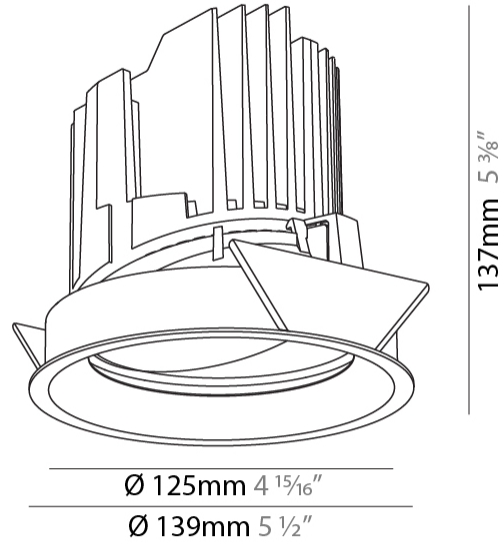

GENERAL

Series: Bioniq
Subseries: Bioniq Round Adjustable
Brand: Prolicht
Division: Architectural
Mounting Type: Recessed
Mounting Location: Ceiling
Subcategory: Downlight

PHYSICAL

Shape: Round
Diameter (mm): 139
Diameter (in): 5 1/2
Height (mm): 137
Height (in): 5 3/8
Ceiling Thickness (mm): 10 / 12.5 / 15
Ceiling Thickness (in): 3/8 or 1/2 or 9/16
Min. Recessing Depth (mm): 150
Min. Recessing Depth (in): 5 7/8
Light Distribution: Adjustable / Downlight
Weight (kg): 0.853
Weight (lbs): 1.88
Fixture Finish: SSR / BKV / CWI / CRY / HAB / UFT / ITA / RUA / FTG / MYG / LOD / PUS / FRO / FUP / KIA / POP / BLS / SPG / MEY / GOH / GUM / CHC / COM / ABZ / JAG / OBR / MOS / ROR
Fixture Material: Aluminum Die Cast
Cut-out Measurements: 130mm / 5 1/8"

LED

Number of LEDs: 1
Color Temperature (°K): 2700 / 3000 / 3500 / 4000
Max. Delivered Lumen (lm): 1180 / 1930 / 2029 / 2070
Nominal Lumen (lm): 3210 / 3290 / 3459 / 3530
CRI: >90 CRI
Lamp Life (hrs): 50000

OPTICAL

Reflector: 10 / 18 / 36
Adjustability: Rotational 355°, Tilt 30°

RATINGS AND CERTIFICATIONS

Certified By: Certified for North American Standards
IP rating: IP54

BIONIQ ROUND ADJUSTABLE RECESSED

A35242-